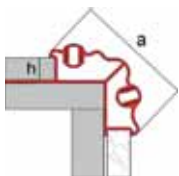

www.perfilesdemoda.com/en

h: 1/2" = 12 mm
a: 2-7/16" = 62 mm
length 8ft2in

The most exuberant profile of the collection. A unique piece with baroque look, inspired by the movement that characterizes the work of the International Designer.